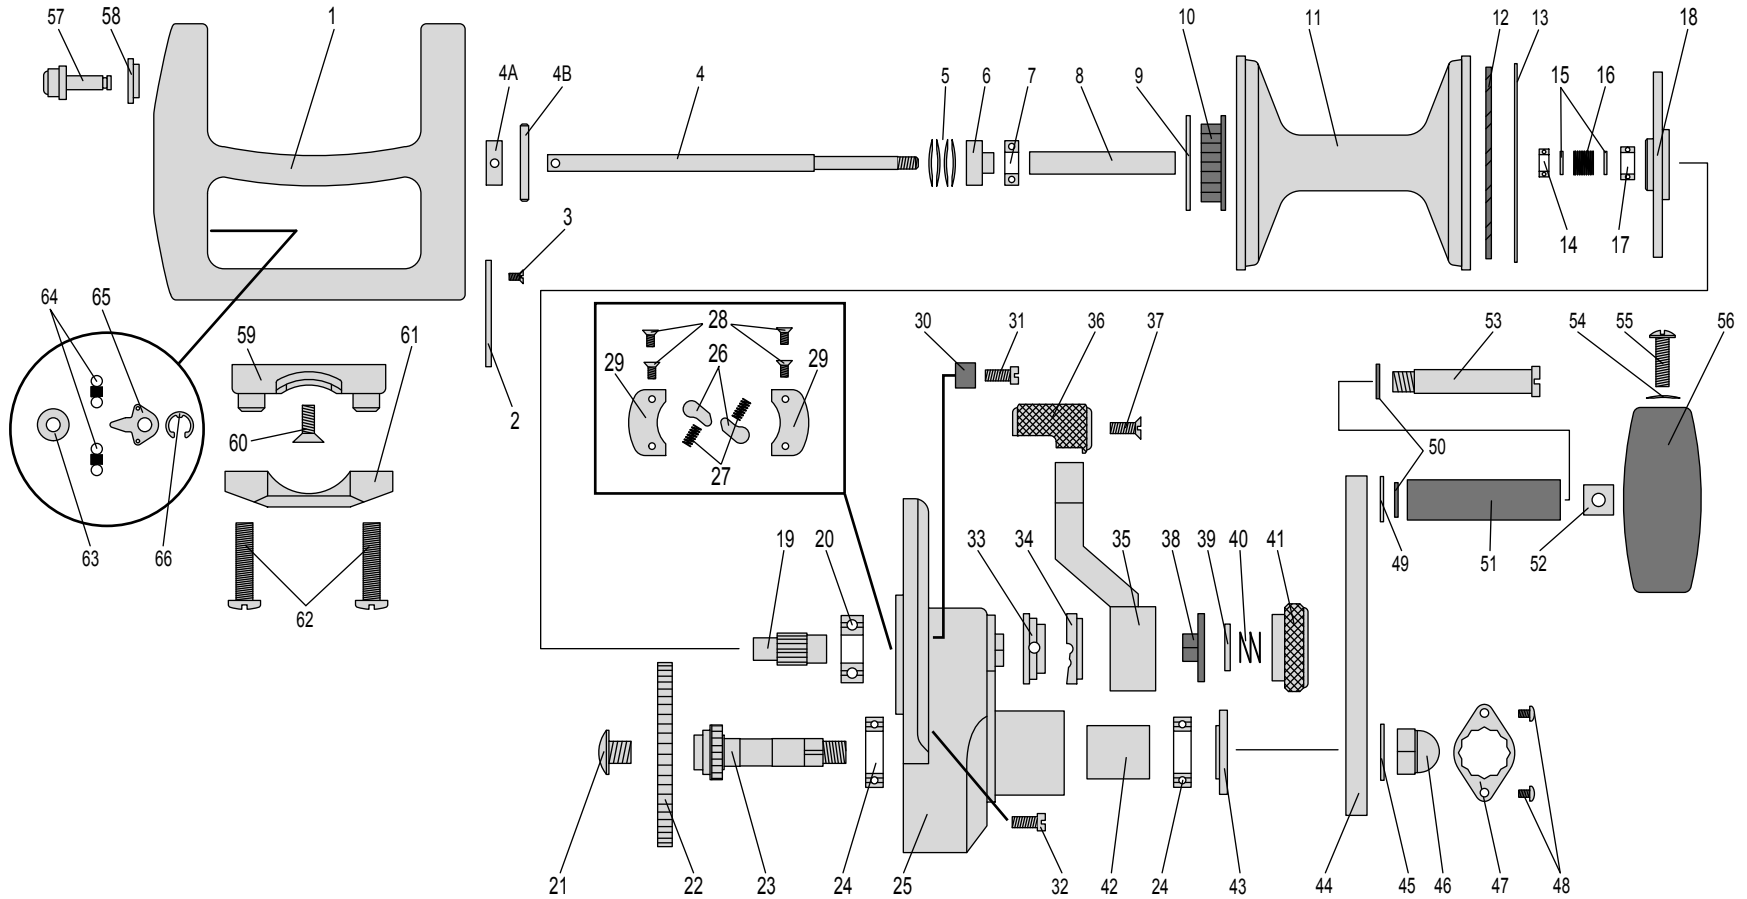

Models MXJ - 6.3 Parts List

1 - Main Housing	MXJ6.3-001	16 - Spool Spring	MXJ6.3-016	31 - Stop Pin Screw	MXJ6.3-031	46 - Akorn Nut	MXJ6.3-046	61 - Rod Mount Clamp	MXJ6.3-061
2 - Gear cover	MXJ6.3-002	17 - Brake Bearing	MXJ6.3-017	32 - End Housing Screw (3 req.)	MXJ6.3-032	47 - Locking Plate	MXJ6.3-047	62 - Clamp Screw	MXJ6.3-062
3 - Cover Screw (2 req.)	MXJ6.3-003	18 - Brake Disk	MXJ6.3-018	33 - Male Cam	MXJ6.3-033	48 - Plate Screw (2 req.)	MXJ6.3-048	63 - Pin Washer	MXJ6.3-063
4 - Spool Shaft	MXJ6.3-004	19 - Pinion Gear	MXJ6.3-019	34 - Female Cam	MXJ6.3-034	49 - Handle Stem Washer	MXJ6.3-049	64 - Clicker Spring (2 req.)	MXJ6.3-064
5 - Belleville Washers (4 req.)	MXJ6.3-005	20 - Pinion Bearing	MXJ6.3-020	35 - Lever Arm	MXJ6.3-035	50 - Handle Tube washer	MXJ6.3-050	65 - Clicker Arm	MXJ6.3-065
6 - Pusher Bushing	MXJ6.3-006	21 - Gear Screw	MXJ6.3-021	36 - Handle Knob	MXJ6.3-036	51 - Handle Tube	MXJ6.3-051	66 - Pin E-Clip	MXJ6.3-066
7 - Spool Bearing	MXJ6.3-007	22 - Drive Gear	MXJ6.3-022	37 - Knob Screw	MXJ6.3-037	52 - Lock Screw Nut	MXJ6.3-052		
8 - Spool Tube	MXJ6.3-008	23 - Drive Shaft	MXJ6.3-023	38 - Cam Insert	MXJ6.3-038	53 - Handle Shoulder Bolt	MXJ6.3-053		
9 - Clicker Gear Retainer Ring	MXJ6.3-009	24 - Drive Shaft Bearing (2 req.)	MXJ6.3-024	39 - Insert Washer	MXJ6.3-039	54 - Lock Screw Washer	MXJ6.3-054		
10 - Clicker Gear	MXJ6.3-010	25 - End Housing	MXJ6.3-025	40 - Preset Spring	MXJ6.3-040	55 - Lock Screw	MXJ6.3-055		
11 - Spool	MXJ6.3-011	26 - Untireverse Dog (2 req.)	MXJ6.3-026	41 - Preset Knob	MXJ6.3-041	56 - Handle Knob	MXJ6.3-056		
12 - Brake Pad	MXJ6.3-012	27 - Dog Spring (2 req.)	MXJ6.3-027	42 - Drive Shaft Tube	MXJ6.3-042	57 - Clicker Pin	MXJ6.3-057		
13 - Brake Pad Retainer Ring	MXJ6.3-013	28 - Dog Cover Screw (4 req.)	MXJ6.3-028	43 - Drive Shaft Washer	MXJ6.3-043	58 - Pin Support	MXJ6.3-058		
14 - Spool Bearing	MXJ6.3-014	29 - Dog Cover (2 req.)	MXJ6.3-029	44 - Crank Arm	MXJ6.3-044	59 - Rod Mount	MXJ6.3-059		
15 - Spool Spring Washer (2 req.)	MXJ6.3-015	30 - Stop Pin (2 req.)	MXJ6.3-030	45 - Crank Arm Washer	MXJ6.3-045	60 - Rod Mount Screw (2 req.)	MXJ6.3-060		